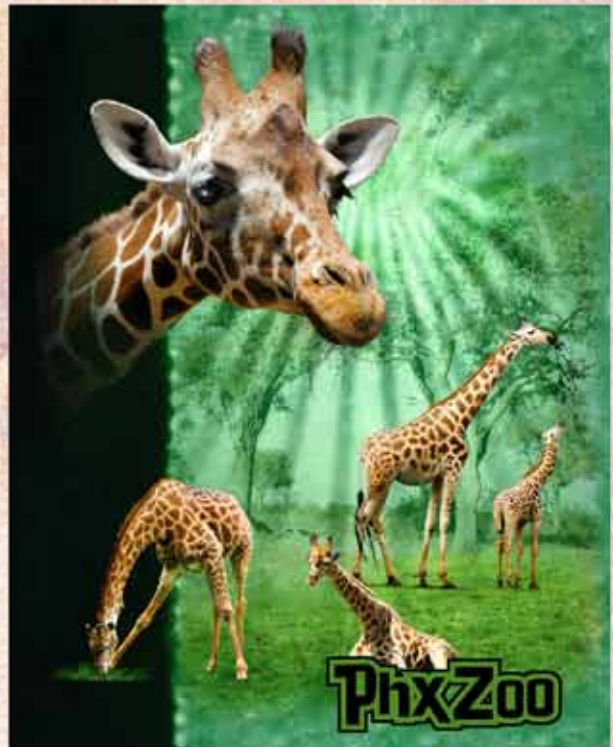

SHERRYMFG

2000

N90R- Big Wolf Sketch

N87R- Big Zebra Sketch

N56R- Big Tiger Sketch

N08T- Polar Ice

7190 Tiger

7816- Lion Face

N76R- Out of the Dark Lion

N85R - Out of the Dark Giraffe

N94R - Out of the Dark Tiger

N77R - Out of the Dark Elephant

N17T - Gorilla Label  
Available on 15,17,21,55,78,80,84

N16T - Tiger Label  
Available on 15,17,21,39,55,78,80,84