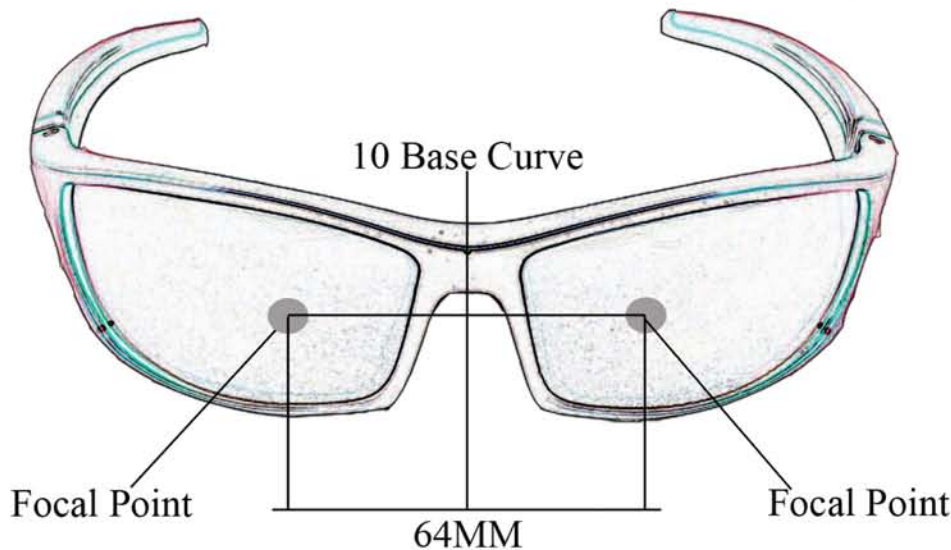

SPORT OPTICS

Collection 2012

CLARITY FOR YOUR ACTIVE LIFESTYLE

Last Revised 10/11/11

- TR90 Toughest frames made
- 100% HD Optical Clarity
- Formed Fit for Comfort

Lens Anatomy

- * 99.9% protection from harmful UVA and UVB rays
- * 100% visually correct de-centered lenses
- * 2.2 mm Panlite brand polycarbonate lens material
- * Lens quality and performance meet and exceed ANSI & Ballistic high impact standards
- * Models are available with patent pending HD Lens Technology and "real" polarized lenses

ALL BTB SPORT OPTIC LENSES ARE DE-CENTERED FOR 100% VISUAL CORRECTNESS

VISUALLY CORRECT PORTION OF THE LENS BLANK IS PINPOINTED AND MARKED AT THE FOCAL POINT

THE INDIVIDUAL DE-CENTERED LENS IS CUT FROM THE LENS BLANK RESULTING IN A 100% VISUALLY CORRECT LENS